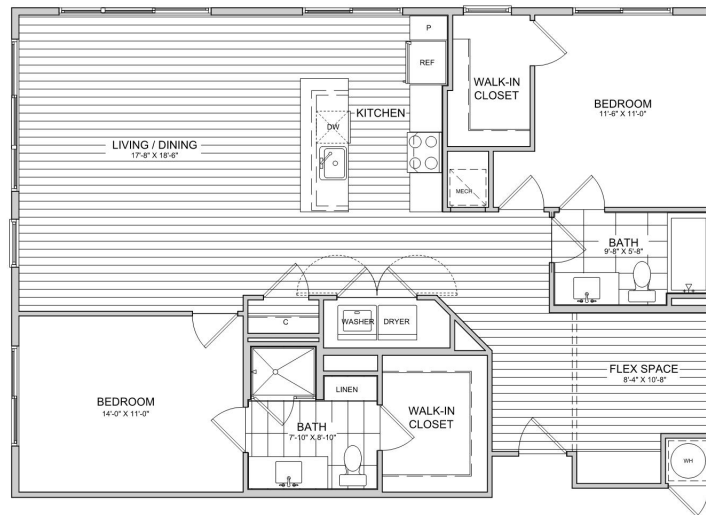

**2 BEDROOMS
+ DEN
2 BATHS
1332 SF**

DATE AVAILABLE

APARTMENT NUMBER

PRICE

D2

11410 Reston Station Blvd
Reston, VA 20190

703.349.7747
LIVEAPERTURE.COM

Elevations and floor plans are artist's renderings and are shown for illustration purposes only. All square feet are approximate only.